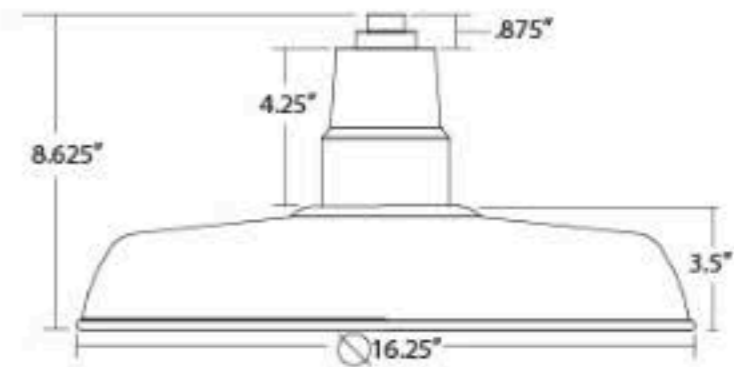

[Barn Lights](#) ▾[Picture Lights](#) ▾[Piano Lamps](#) ▾[Ceiling](#) ▾[Floor & Table](#) ▾[Wall](#) ▾[Outdoor](#) ▾[CUSTOMERS](#)[DESIGN CORNER](#)[BLOG](#)[ADVICE](#)[SHIPPING](#)[CONTACT](#)[GALLERY](#)[DESCRIPTION](#)[SPECIFICATIONS](#)[SHADE DIMENSIONS](#)[STEM DIMENSIONS](#)[MANUALS](#)

### Accessories

Motion Sensor (Optional)	Detects motion within 50 feet at 90 degree angle Operates 24/7 * Lights work with 3rd party sensors * Motion sensor disables dimming capabilities
Photocell (Optional)	Light turns on only at night * Lights work with 3rd party sensors * Photocell sensor disables dimming capabilities

Oldage Shade 12-inch

Oldage Shade 14-inch

Oldage Shade 16-inch

Oldage Shade 18-inch

Oldage Shade 22-inch