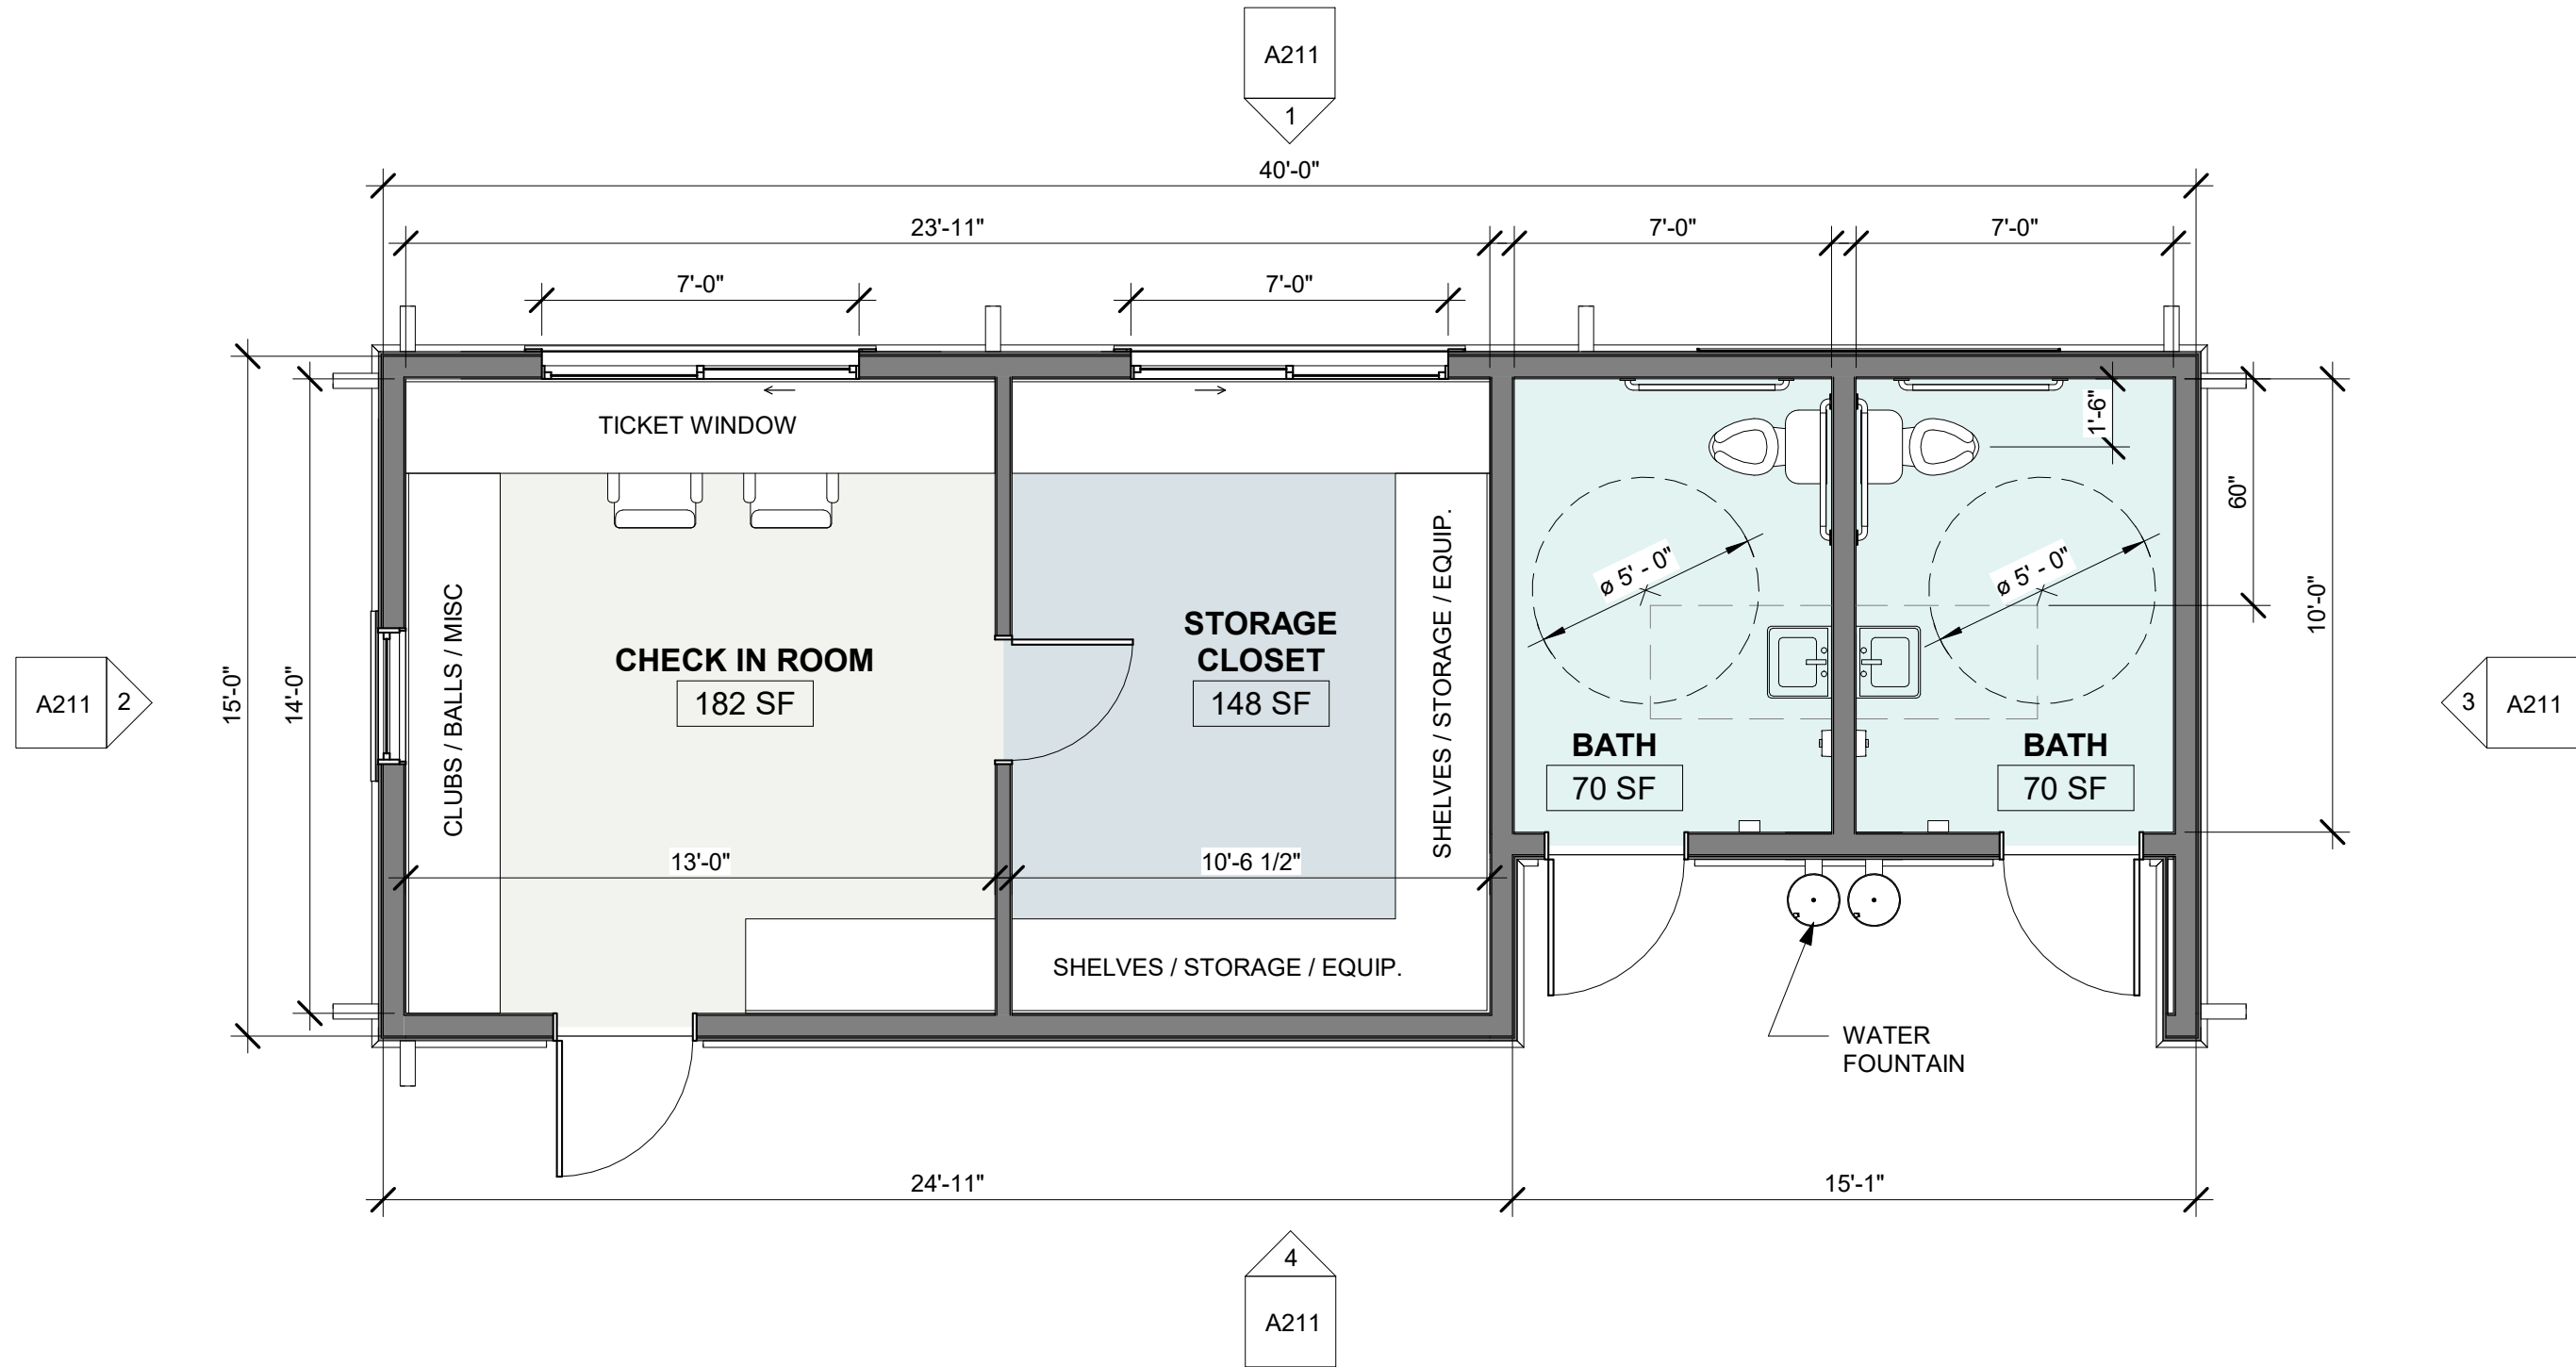

VALLEY ROAD MINI GOLF

VALLEY ROAD
MIDDLETOWN, RI 02842

'SCHEMATIC SET'

SHEET LIST	
Sheet Number	Sheet Name
A0	COVER
A111	1ST FLOOR PLAN
A211	ELEVATIONS

1 1ST FLOOR PLAN
1/4" = 1'-0"