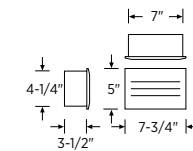

Cast aluminum, tempered glass with louver faceplate. Two 1/2" I.P. for conduit entry. For poured concrete and masonry installations. UL listed for wet locations. Refer to diagram for size.

P6818-16 Satin Aluminum
White glass face. One medium base, 75w max.

P6817-16 Satin Aluminum
Louver faceplate over glass. One medium base, 25w max.

P6817-31 Black
Louver faceplate over glass. One medium base, 25w max.

P6816-16 Satin Aluminum
White glass face. One medium base, 25w max.

P6816-16 & P6817-16,31

P6818-16 & P6819-16