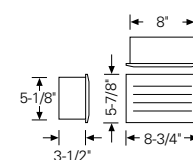

STEPS, CORRIDORS & WALLS

BRICK LIGHTS - OUTDOOR & INDOOR

Cast aluminum housing with black aluminum louver. Three 1/2" IP conduit entries. For wood, brick, masonry, and poured concrete installations. Refer to diagram for size. UL listed for wet locations.

P6802-31 Black
IC Rated.
One 7w 2-pin twin compact fluorescent lamp, G23 base.

P6803-30 White
P6803-31 Black
Therma-Gard protection. One 25w 120V T6-1/2, intermediate base.

P6805-31 Black
One 120v 13w 2pin twin CFL GX23 base.

INDOOR & PROTECTED OUTDOOR

Spring-held white louver faceplate. Metal housing has 1/2" I.P. conduit entry. For indoor and protected outdoor use. UL listed for damp locations. Sheet rock or dry wall installations.

P6820-30TG* White
Therma-Gard protection. Porcelain socket. One 60w A19

P6820-31TG* Black
Therma-Gard protection. Porcelain socket. One 60w A19

P6821-30* White
Standard 120V NPF ballast. One 7w or 9w twin CFL lamp.

P6826-30* White
Compact fluorescent. Same as P8821-30 except with a shatter-resistant white acrylic faceplate. One 7w or 9w twin CFL lamp.

THRU-WALL DOUBLE FACE

One metal housing with two shatter-resistant white acrylic faceplates for both sides of a stud wall, 3-1/2" to 4-1/2" thick. White trim. Reduces costs by illuminating two areas with one fluorescent light. For indoor and protected outdoor use. UL listed for damp locations. Sheet rock or dry wall installations.

P6824-30* White
Compact fluorescent. One 7w or 9w twin CFL lamp.

P6825-30* White
Same as P6824-30 except with two louver faceplates. One 7w or 9w twin CFL lamp.

INDOOR & OUTDOOR

Cast aluminum, tempered glass with louver faceplate. Two 1/2" I.P. for conduit entry. For poured concrete and masonry installations. UL listed for wet locations. Refer to diagram for size.