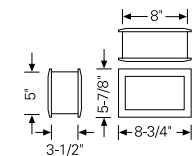

One metal housing with two shatter-resistant white acrylic faceplates for both sides of a stud wall, 3-1/2" to 4-1/2" thick. White trim. Reduces costs by illuminating two areas with one fluorescent light. For indoor and protected outdoor use. UL listed for damp locations. Sheet rock or dry wall installations.

P6824-30* White
Compact fluorescent. One 7w or 9w twin CFL lamp.

P6825-30* White
Same as P6824-30 except with two louver faceplates. One 7w or 9w twin CFL lamp.