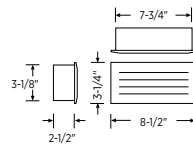

Cast aluminum housing with black aluminum louver. Three 1/2" IP conduit entries. For wood, brick, masonry, and poured concrete installations. Refer to diagram for size. UL listed for wet locations.

P6802-31 Black
IC Rated.
One 7w 2-pin twin compact fluorescent lamp, G23 base.

P6803-30 White
P6803-31 Black
Therma-Gard protection. One 25w 120V T6-1/2, intermediate base.

P6805-31 Black
One 120v 13w 2pin twin CFL GX23 base.

P6802-31 & P6803