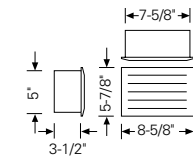

Spring-held white louver faceplate. Metal housing has 1/2" I.P. conduit entry. For indoor and protected outdoor use. UL listed for damp locations. Sheet rock or dry wall installations.

P6820-30TG* White
Therma-Gard protection. Porcelain socket. One 60w A19

P6820-31TG* Black
Therma-Gard protection. Porcelain socket. One 60w A19

P6821-30* White
Standard 120V NPF ballast. One 7w or 9w twin CFL lamp.

P6826-30* White
Compact fluorescent. Same as P8821-30 except with a shatter-resistant white acrylic faceplate. One 7w or 9w twin CFL lamp.

P6821-30 & P6826-30